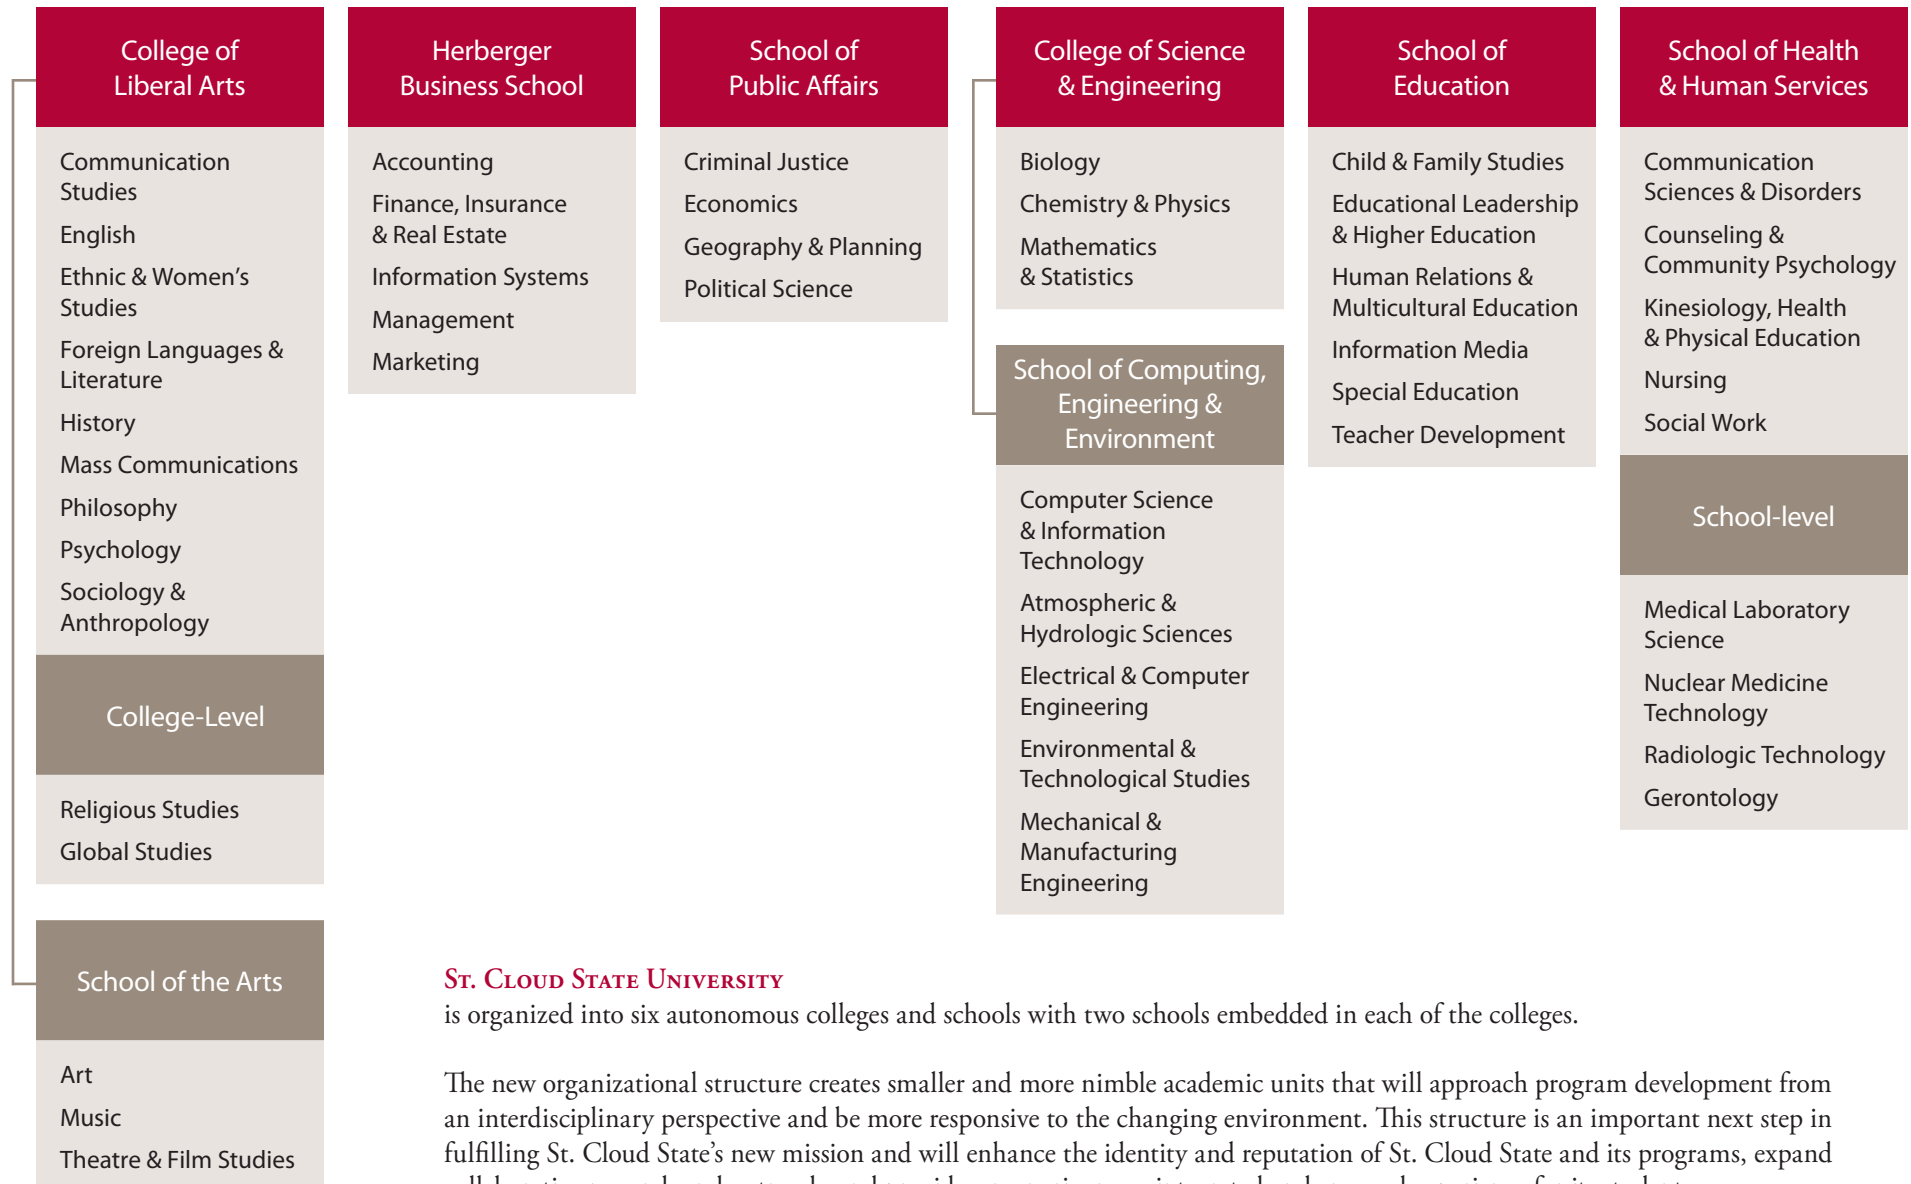

ACADEMIC ORGANIZATIONAL CHART

ST. CLOUD STATE UNIVERSITY

is organized into six autonomous colleges and schools with two schools embedded in each of the colleges.

The new organizational structure creates smaller and more nimble academic units that will approach program development from an interdisciplinary perspective and be more responsive to the changing environment. This structure is an important next step in fulfilling St. Cloud State's new mission and will enhance the identity and reputation of St. Cloud State and its programs, expand collaborative research and outreach, and provide a more rigorous, integrated and engaged experience for its students.